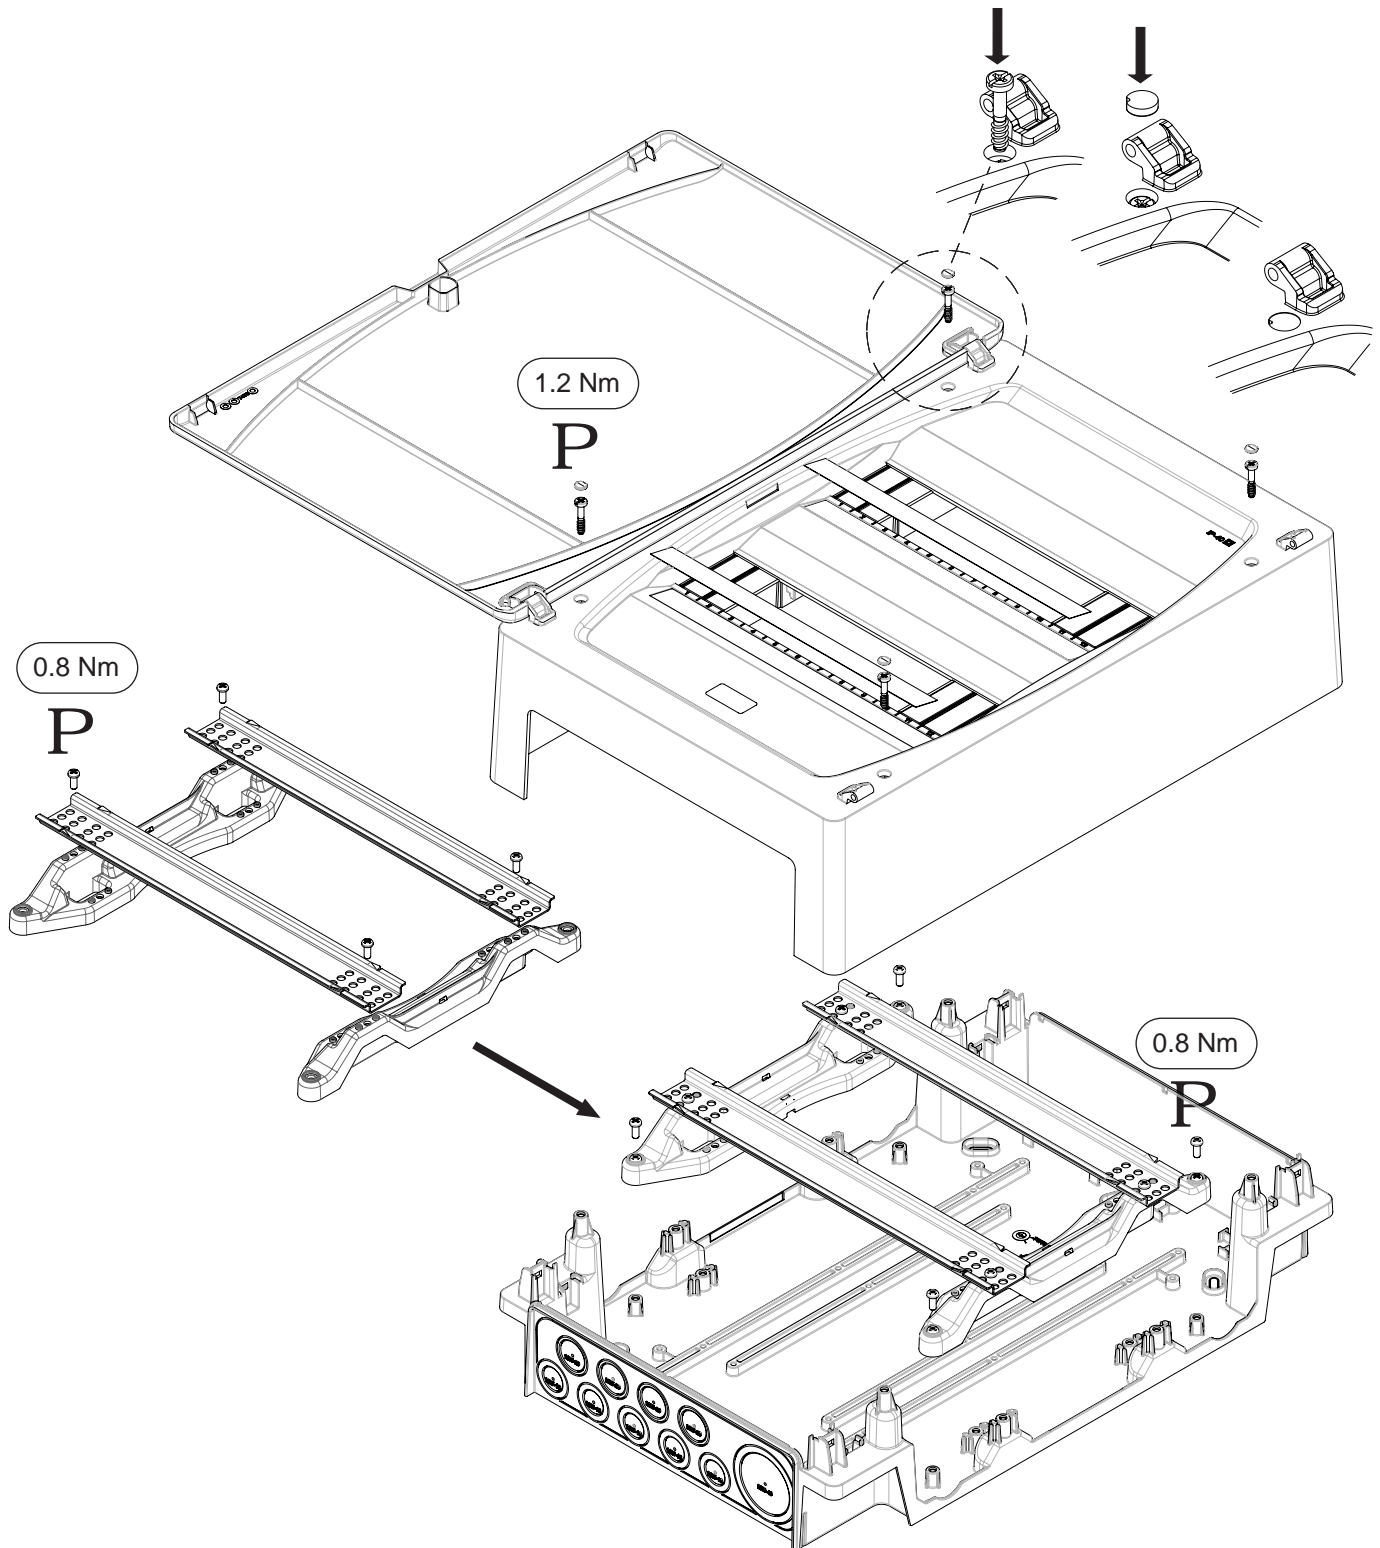

IEC/EN62208 AC<=1000V DC<=1500V

IEC/EN60670-24 AC/DC<=400V

TIPO / TYPE	A (mm)	B (mm)	C (mm)	D (mm)
SGS12Px (1x12)	254	285	130	190
SGS18Px (1x18)	254	393	130	298
SGS24Px (2x12)	419	285	295	190
SGS36Px (3x12)	544	285	420	190

**TIPO / TYPE**

SGS12Px	1	1	1	0	1	1	1	1
SGS18Px	1	1	1	0	1	1	1	1
SGS24Px	1	1	1	1	0	2	1	2
SGS36Px	1	1	1	1	0	3	1	2

TIPO / TYPE (In<125A)

N (mm<sup>2</sup>)

PE (mm<sup>2</sup>)

GPS12Px/RR	6x(2.5-6mm <sup>2</sup> )+6x(4-10mm <sup>2</sup> )+1x(10-25mm <sup>2</sup> )+1x(16-35mm <sup>2</sup> )	6x(2.5-6mm <sup>2</sup> )+6x(4-10mm <sup>2</sup> )+1x(10-25mm <sup>2</sup> )+1x(16-35mm <sup>2</sup> )
GPS12Px/RA	2x(25mm <sup>2</sup> )+14x(4mm <sup>2</sup> )	2x(25mm <sup>2</sup> )+14x(4mm <sup>2</sup> )
GPS18Px/RR	8x(2.5-6mm <sup>2</sup> )+8x(4-10mm <sup>2</sup> )+1x(10-25mm <sup>2</sup> )+1x(16-35mm <sup>2</sup> )	8x(2.5-6mm <sup>2</sup> )+8x(4-10mm <sup>2</sup> )+1x(10-25mm <sup>2</sup> )+1x(16-35mm <sup>2</sup> )
GPS18Px/Ra	2x(25mm <sup>2</sup> )+14x(4mm <sup>2</sup> )	2x(25mm <sup>2</sup> )+14x(4mm <sup>2</sup> )
GPS24Px/RR	8x(2.5-6mm <sup>2</sup> )+8x(4-10mm <sup>2</sup> )+1x(10-25mm <sup>2</sup> )+1x(16-35mm <sup>2</sup> )	8x(2.5-6mm <sup>2</sup> )+8x(4-10mm <sup>2</sup> )+1x(10-25mm <sup>2</sup> )+1x(16-35mm <sup>2</sup> )
GPS24Px/RA	3x(25mm <sup>2</sup> )+21x(4mm <sup>2</sup> )	3x(25mm <sup>2</sup> )+21x(4mm <sup>2</sup> )
GPS36Px/RR	12x(2.5-6mm <sup>2</sup> )+12x(4-10mm <sup>2</sup> )+1x(10-25mm <sup>2</sup> )+1x(16-35mm <sup>2</sup> )	12x(2.5-6mm <sup>2</sup> )+12x(4-10mm <sup>2</sup> )+1x(10-25mm <sup>2</sup> )+1x(16-35mm <sup>2</sup> )
GPS36Px/RA	4x(25mm <sup>2</sup> )+28x(4mm <sup>2</sup> )	4x(25mm <sup>2</sup> )+28x(4mm <sup>2</sup> )